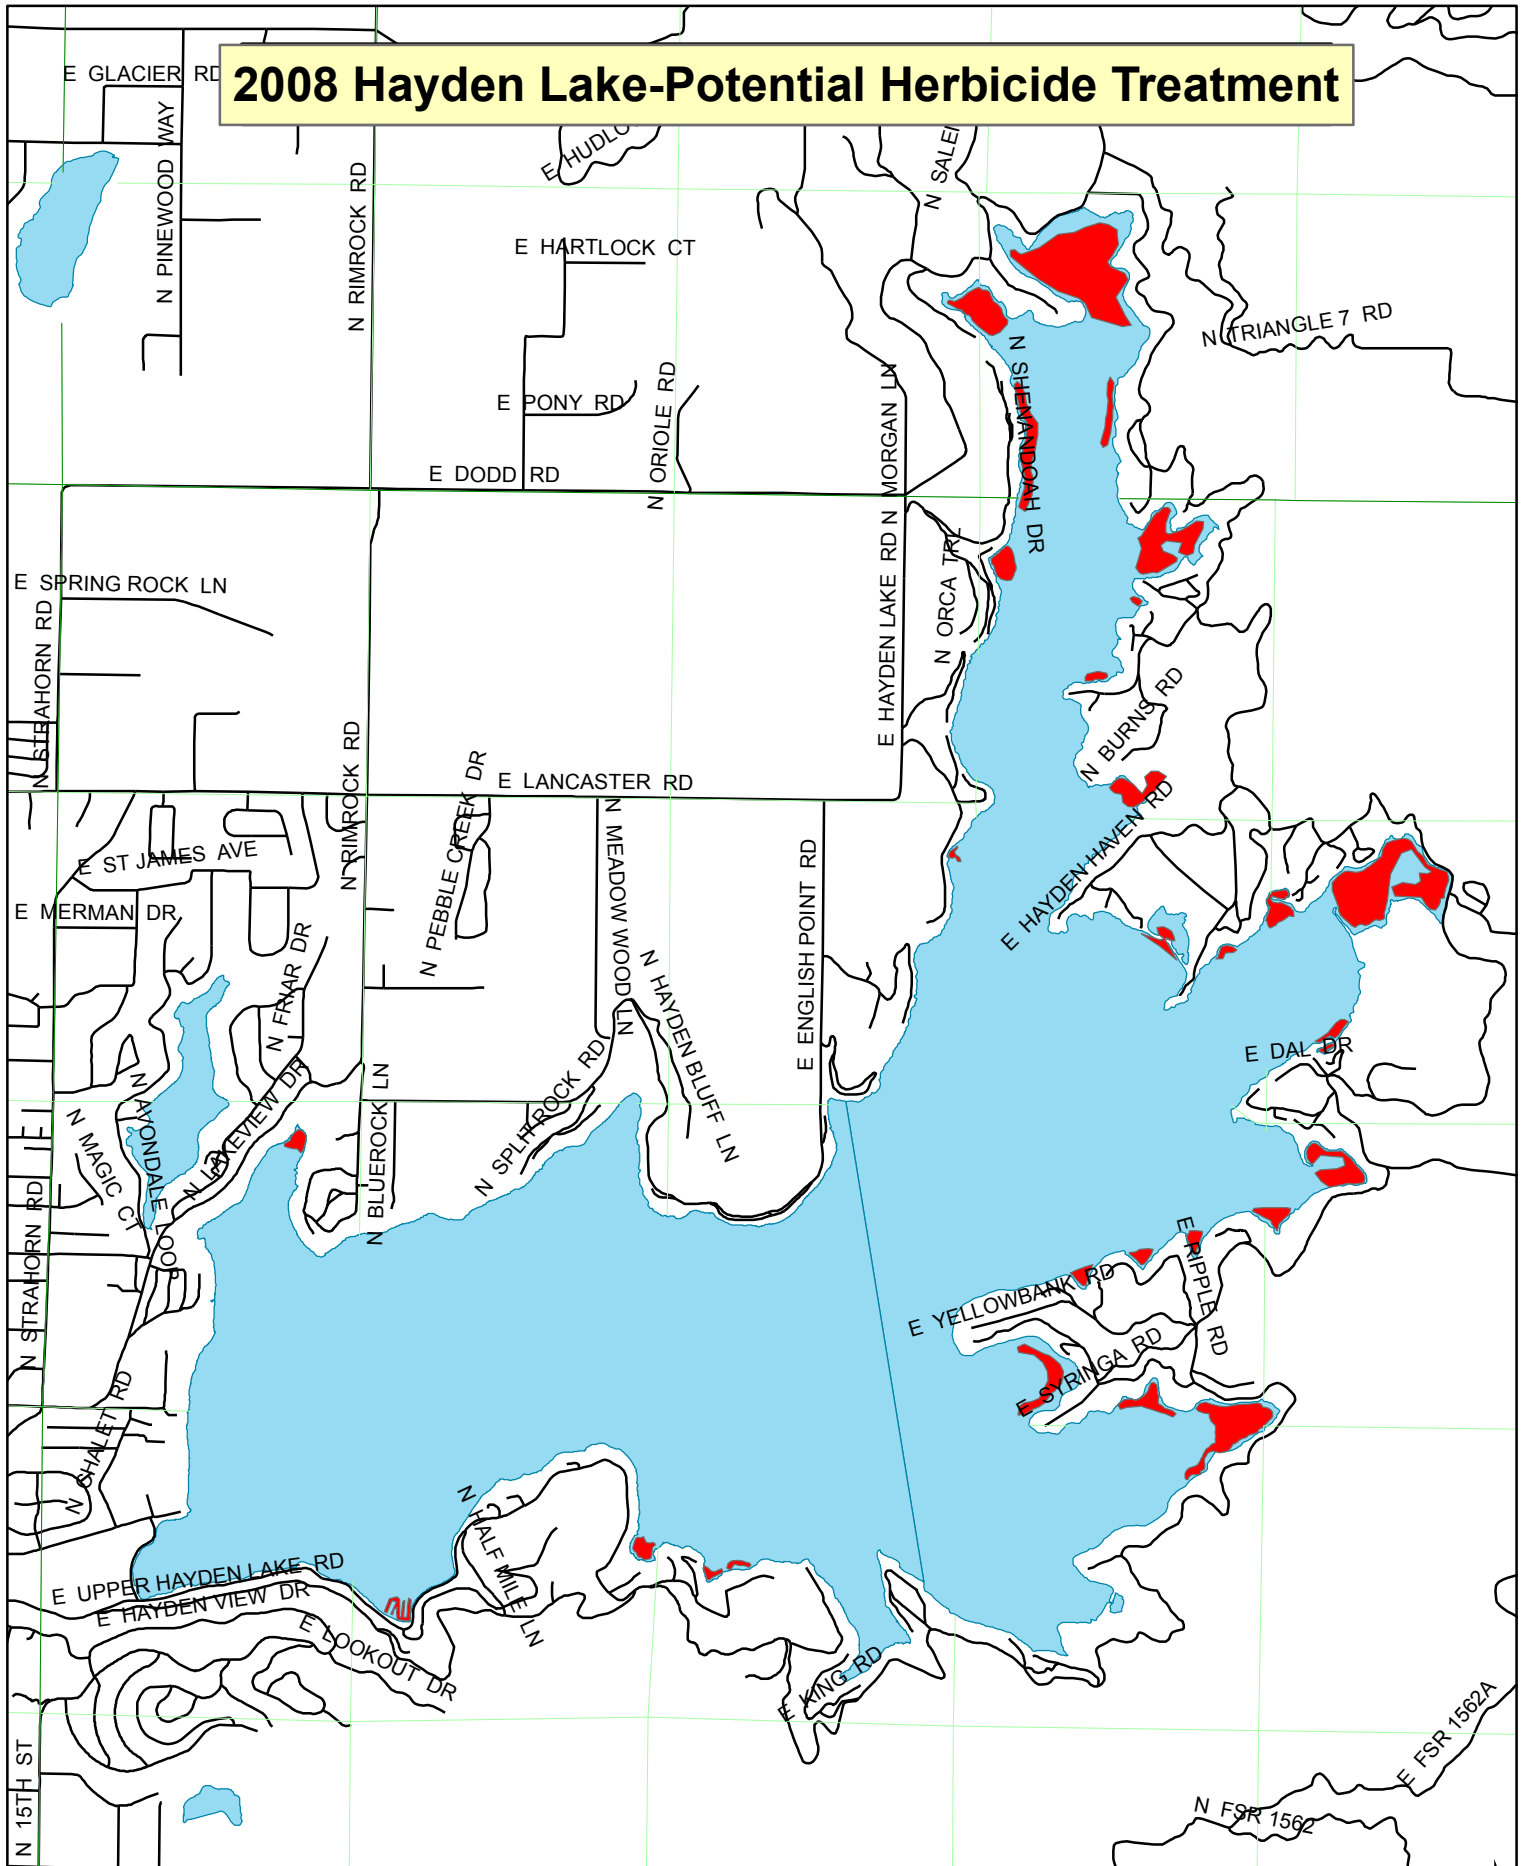

2008 Hayden Lake-Potential Herbicide Treatment

Map Date: 6/12/2008 8:40:19 AM
Potential Herbicide Treatment = 200 acres

0 2,050 4,100 8,200 Feet